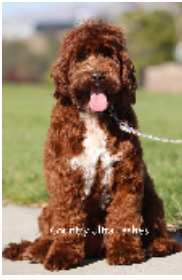

# Pedigree For Country Ultra Lashes

Breed: Australian Labradoodle  
 Color: RED  
 Sex: Female  
 Born: 10/27/2020  
 Reg. #: 605258325  
 Bred by: Country Labradoodles  
 Owned by:

Parents	Grand-Parents	Great-Grand-Parents	Great-Great-Grand-Parents	
<p style="text-align: center;"><b>Country King of Charm,</b> 603869094</p> <p>Australian Labradoodle Red &amp; White Parti</p>	<p style="text-align: center;"><b>Swinging Gate King George,</b> 26701252017002LD1</p> <p>Australian Labradoodle Red</p>	<p>Whispering Winds Hudson,  Australian Labradoodle</p>	<p>Rivermist Redd Rider, Australian Labradoodle</p>	
		<p>Rivermist Meadow Daisy,  Australian Labradoodle</p>	<p>Log Cabin's Candy Apple, Australian Labradoodle</p>	
	<p style="text-align: center;"><b>Country N Talakiridge Tessa,</b> AVID 601 535 326</p> <p>Australian Labradoodle Caramel Fleece</p>	<p>Country Neptune's Masterpiece, 038779349</p> <p>Australian Labradoodle Cream</p>	<p>Rivermist Hayes, Australian Labradoodle</p>	<p>Rivermist Keelin, Australian Labradoodle</p>
			<p>Country N Talakiridge Perfect Charm, AVID838381635</p> <p>Australian Labradoodle Black &amp; White Fleece</p>	<p>Tegan Park Neptune, Australian Labradoodle Cream Fleece</p>
		<p>Country Jupiter King and Ruler, 074 798 322</p> <p>Australian Labradoodle Red</p>	<p>Heartlands Ruby Redd Lucy, Australian Labradoodle RED</p>	<p>Country Charmed Confection, 009867087</p> <p>Australian Labradoodle Chocolate/White Parti</p>
			<p>Country The Reigning Princess, AVID 840 559</p> <p>Australian Labradoodle Red Wavy Fleece</p>	<p>Country Seashore's Savannah,  Australian Labradoodle Red</p>
<p style="text-align: center;"><b>Country The Reigning Princess,</b> AVID 840 559</p> <p>Australian Labradoodle Red Wavy Fleece</p>	<p style="text-align: center;"><b>His Fame's The Phoenix,</b></p> <p>Australian Labradoodle Gold</p>	<p>Tegan Park Illusive Shine, Australian Labradoodle Cream Miniature</p>	<p>Country Redd Hott Chili, Australian Labradoodle Red curly fleece</p>	
		<p>Country Redd Splendor,  Australian Labradoodle Red wavy fleece</p>	<p>Country Jupiter King and Ruler, 074 798 322</p> <p>Australian Labradoodle Red</p>	<p>Country Goldie Locks, Australian Labradoodle Gold Fleece</p>
	<p style="text-align: center;"><b>Country Redd Splendor,</b></p> <p>Australian Labradoodle Red wavy fleece</p>	<p>Heartlands Ruby Redd Lucy,  Australian Labradoodle RED</p>	<p>aAprina's Elusive Legend, Australian Labradoodle Apricot Light Red Fleece</p>	<p>Country Redd Russett, Australian Labradoodle Apricot Fleece</p>
			<p>Tennessee Rocky Top, Australian Labradoodle Red Curly Fleece</p>	<p>Lakefront Ruby, Australian Labradoodle Apricot Fleece</p>