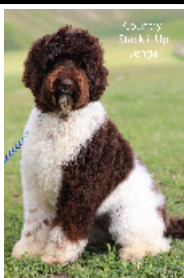

Pedigree For COUNTRY STACK IT UP

Breed: Australian Labradoodle
 Color: CHOCOLATE & WHITE PARTI
 Sex: Female
 Born: 06/15/2019
 Reg. #: AVID 604604888
 Bred by: Country Labradoodles
 Owned by:

Parents	Grand-Parents	Great-Grand-Parents	Great-Great-Grand-Parents	
<p style="text-align: center;">Country Outback Spot On, 601383295</p> <p style="text-align: center;">Australian Labradoodle Black & White</p>	<p style="text-align: center;">Country Outback Cody, AVID 052 310 309</p> <p style="text-align: center;">Australian Labradoodle Cream</p>	<p style="text-align: center;">Berkshire Hills Cassanova, Australian Labradoodle Caramel</p>	<p style="text-align: center;">Snug Harbor's Kiefer, Australian Labradoodle</p>	
		<p style="text-align: center;">Country Royale Exuberance, 053 567 259</p> <p style="text-align: center;">Australian Labradoodle Apricot</p>	<p style="text-align: center;">Berkshire Hills Millecent, Australian Labradoodle</p>	
	<p style="text-align: center;">Country Charming Lady Abby, AVID 038 853 801</p> <p style="text-align: center;">Australian Labradoodle Black Fleece</p>	<p style="text-align: center;">Sunsethills Tempt N Charm, Australian Labradoodle Chocolate Fleece</p>	<p style="text-align: center;">Country N Rutlands Troubadour, C08811172008016D Australian Labradoodle Cream</p>	<p style="text-align: center;">Country Redd Russett, Australian Labradoodle Apricot Fleece</p>
			<p style="text-align: center;">Country Caviar On Ice, Australian Labradoodle Silver Wavy/Curly Fleece</p>	<p style="text-align: center;">Sunsethills Prince Charming, Australian Labradoodle Golden-Cream ALF3</p>
		<p style="text-align: center;">Tassies Chocolate Temptation, Australian Labradoodle Chocolate Wool ALF4</p>	<p style="text-align: center;">Cherry Valley Sam I Am, Australian Labradoodle Black Fleece</p>	<p style="text-align: center;">Tegans Irish Summer, Australian Labradoodle Caramel Wool Fleece combo</p>
			<p style="text-align: center;">Ivylane Traveler, Australian Labradoodle Chocolate Wavy Fleece</p>	<p style="text-align: center;">Sunsethills Accolade, Australian Labradoodle Lavender Fleece</p>
<p style="text-align: center;">Country Chain Reaction, AVID 844 861 531</p> <p style="text-align: center;">Australian Labradoodle Black & White Parti Fleece</p>	<p style="text-align: center;">Ivylane Jumpin Jack Flash, 933000120043097</p> <p style="text-align: center;">Australian Labradoodle Chocolate & White Wavy Fleece</p>	<p style="text-align: center;">IvyLane Heart & Soul, Australian Labradoodle</p>	<p style="text-align: center;">Sunsethills All That Jazz, Australian Labradoodle Parchment Wavy Fleece</p>	
		<p style="text-align: center;">Sunsethills Tempt N Charm, Australian Labradoodle Chocolate Fleece</p>	<p style="text-align: center;">Alpenridge Walkabout, Australian Labradoodle Parti</p>	
	<p style="text-align: center;">Country Charm of Perfection, AVID025789088</p> <p style="text-align: center;">Australian Labradoodle Black/White Parti Fleece</p>	<p style="text-align: center;">Country Perfect Silhouette, Australian Labradoodle Cream Curly Fleece</p>	<p style="text-align: center;">gemstone's Double Diamond's Charm, Australian Labradoodle Chocolate</p>	<p style="text-align: center;">Sunsethills Prince Charming, Australian Labradoodle Golden-Cream ALF3</p>
			<p style="text-align: center;">aAprina's Elusive Legend, Australian Labradoodle Apricot Light Red Fleece</p>	<p style="text-align: center;">Tassies Chocolate Temptation, Australian Labradoodle Chocolate Wool ALF4</p>
		<p style="text-align: center;">Country Redd Russett, Australian Labradoodle Apricot Fleece</p>		