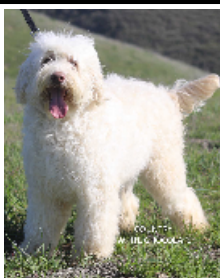

# Pedigree For COUNTRY WHITE CHOCOLATE DOVE

Breed: Australian Labradoodle  
 Color: WHITE/CHALK  
 Sex: Female  
 Born: 04/09/2018  
 Reg. #: AVID 600 569 333  
 Bred by: Country Labradoodles  
 Owned by: Elizabeth Ferris