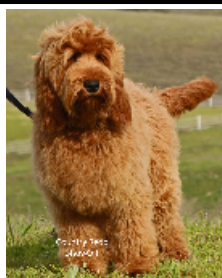

Pedigree For Country Redd ShowOff

Breed: Australian Labradoodle
 Color: RED Wavy Fleece
 Sex: Male
 Born: 08/28/2018
 Reg. #: AVID 603 634 520
 Bred by: Country Labradoodles
 Owned by:

Parents	Grand-Parents	Great-Grand-Parents	Great-Great-Grand-Parents	
His Fame's The Phoenix, Australian Labradoodle Gold	Tegan Park The Porter, Australian Labradoodle Red	Tegan Park The Bellman, Australian Labradoodle Red Miniature	Tegan Park The Judge, Australian Labradoodle Red	
		Tegan Park Illusive Shine, Australian Labradoodle Cream Miniature	Tegan Park Jingles, Australian Labradoodle Red/Apricot	
	Country Seashore's Savannah, Australian Labradoodle Red		Tegan Park Copper Expose, Australian Labradoodle Red	Tegan Park Silver Illusion, Australian Labradoodle Black/Silver
		Country Goldie Locks, Australian Labradoodle Gold Fleece	Country Redd Hott Chili, Australian Labradoodle Red curly fleece	Rivermist Tuder, Australian Labradoodle Std Red Fleece
	Country Jupiter King and Ruler, 074 798 322 Australian Labradoodle Red		aAprina's Elussive Legend, <small>Australian Labradoodle Apricot Light Red Fleece</small>	Tegans Irish Summer, <small>Australian Labradoodle Caramel Wool Fleece combo</small>
		Country Redd Russett, Australian Labradoodle Apricot Fleece		Manor Lake Scottie, Australian Labradoodle Cafe fleece
Country Redd Jewel, 836570530 Australian Labradoodle Red	Heartlands Ruby Redd Lucy, Australian Labradoodle RED	Tennessee Rocky Top, Australian Labradoodle Red Curly Fleece	Country Vintage Syrah, Australian Labradoodle Black curly fleece	
			Rutlands Funnie Fella, Australian Labradoodle Chalk	
	Lakefront Ruby, Australian Labradoodle Apricot Fleece	US Washington Titan, Australian Labradoodle Apricot Fleece	Rutlands Redd Elu, Australian Labradoodle Red Medium	
			US Labradoodles Dakota, Australian Labradoodle Caramel Fleece	
	Heartlands Ruby Redd Lucy, Australian Labradoodle RED	Tennessee Rocky Top, Australian Labradoodle Red Curly Fleece	Lakefront Ruby, Australian Labradoodle Apricot Fleece	Primetimes Sabucci, Australian Labradoodle Cream Parti Fleece
				Redd Jewel Ruby, Australian Labradoodle Red Wool
Country Jupiter King and Ruler, 074 798 322 Australian Labradoodle Red	aAprina's Elussive Legend, <small>Australian Labradoodle Apricot Light Red Fleece</small>	Country Redd Russett, Australian Labradoodle Apricot Fleece	Tegan Park Firestone, Australian Labradoodle	
			US Labradoodles Dakota, Australian Labradoodle Caramel Fleece	
Country Jupiter King and Ruler, 074 798 322 Australian Labradoodle Red	aAprina's Elussive Legend, <small>Australian Labradoodle Apricot Light Red Fleece</small>	Country Redd Russett, Australian Labradoodle Apricot Fleece	Tegan Park Aaliyah of Lakefront, Australian Labradoodle Cream/gold Fleece	
			US Labradoodles Dakota, Australian Labradoodle Caramel Fleece	