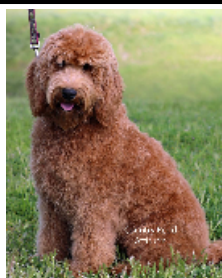

## Pedigree For Country Redd Attitude

Breed: Australian Labradoodle  
 Color: Red Wavy Fleece  
 Sex: Female  
 Born: 08/28/2018  
 Reg. #: AVID 602 788 570  
 Bred by: Country Labradoodles  
 Owned by:

Parents	Grand-Parents	Great-Grand-Parents	Great-Great-Grand-Parents
His Fame's The Phoenix,  Australian Labradoodle Gold	Tegan Park The Porter,  Australian Labradoodle Red	Tegan Park The Bellman,  Australian Labradoodle Red Miniature	Tegan Park The Judge, Australian Labradoodle Red
		Tegan Park Illusive Shine,  Australian Labradoodle Cream Miniature	Tegan Park Jingles, Australian Labradoodle Red/Apricot
	Country Seashore's Savannah,  Australian Labradoodle Red		Tegan Park Copper Expose, Australian Labradoodle Red
		Country Goldie Locks,  Australian Labradoodle Gold Fleece	Country Redd Hott Chili, Australian Labradoodle Red curly fleece
	Country Jupiter King and Ruler, 074 798 322  Australian Labradoodle Red		aAprina's Elussive Legend,  <small>Australian Labradoodle Apricot Light Red Fleece</small>
		Country Redd Russett, Australian Labradoodle Apricot Fleece	
Country Redd Jewel, 836570530  Australian Labradoodle Red	Heartlands Ruby Redd Lucy,  Australian Labradoodle RED	Tennessee Rocky Top, Australian Labradoodle Red Curly Fleece	Country Vintage Syrah, Australian Labradoodle Black curly fleece
			Lakefront Ruby,  Australian Labradoodle Apricot Fleece
	US Washington Titan, Australian Labradoodle Apricot Fleece	Rutlands Redd Elu, Australian Labradoodle Red Medium	
		Primetimes Sabucci, Australian Labradoodle Cream Parti Fleece	US Labradoodles Dakota, Australian Labradoodle Caramel Fleece
	Tegan Park Firestone, Australian Labradoodle		Redd Jewel Ruby, Australian Labradoodle Red Wool
		Tegan Park Aaliyah of Lakefront, Australian Labradoodle Cream/gold Fleece	