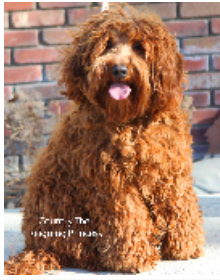

# Pedigree For Country The Reigning Princess

Breed: Australian Labradoodle

Color: Red Wavy Fleece

Sex: Female

Born: 10/18/2016

Reg. #: AVID 840 559 813

Bred by: Elizabeth Ferris

Owned by:

Parents	Grand-Parents	Great-Grand-Parents	Great-Great-Grand-Parents
His Fame's The Phoenix, Australian Labradoodle Gold	Tegan Park The Porter, Australian Labradoodle Red	Tegan Park The Bellman, Australian Labradoodle Red Miniature	Tegan Park The Judge, Australian Labradoodle Red
		Tegan Park Illusive Shine, Australian Labradoodle Cream Miniature	Tegan Park Jingles, Australian Labradoodle Red/Apricot
	Country Seashore's Savannah, Australian Labradoodle Red		Tegan Park Copper Expose, Australian Labradoodle Red
		Country Redd Hott Chili, Australian Labradoodle Red curly fleece	Rivermist Tuder, Australian Labradoodle Std Red Fleece
	Country Goldie Locks, Australian Labradoodle Gold Fleece		Manor Lake Scottie, Australian Labradoodle Cafe fleece
	Country Redd Splendor, Australian Labradoodle Red wavy fleece	Country Jupiter King and Ruler, 074 798 322 Australian Labradoodle Red	aAprina's Elussive Legend, Australian Labradoodle Apricot Light Red Fleece
Country Redd Russett, Australian Labradoodle Apricot Fleece			Rutlands Redd Elu, Australian Labradoodle Red Medium
		Heartlands Ruby Redd Lucy, Australian Labradoodle RED	US Washington Titan, Australian Labradoodle Apricot Fleece
Tennessee Rocky Top, Australian Labradoodle Red Curly Fleece			US Labradoodles Dakota, Australian Labradoodle Caramel Fleece
		Lakefront Ruby, Australian Labradoodle Apricot Fleece	Tegan Park Firestone, Australian Labradoodle