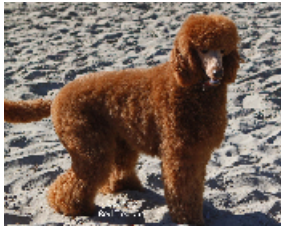

Pedigree For Country Red Treasure

Breed: Poodle (Standard)
 Color: Red
 Sex: Female
 Born: 07/09/2014
 Reg. #: AKCPR17917709
 Bred by: Elizabeth Ferris
 Owned by: Country Labradoodles

| Parents | Grand-Parents | Great-Grand-Parents | Great-Great-Grand-Parents | |
|--|---|---|---|--|
| Cantope Diamond Jailhouse Rock, PR12929001 Poodle (Standard) Red | Justus Brubacher, 1094708 Poodle (Standard) Red | Leatherstockings Crackerjack, PP65068006 Poodle (Standard) Red | Majestic Prince of Fire, Poodle (Standard) Red | |
| | | Leatherstockings Raspberry, PR02244909 Poodle (Standard) Red | Majestic Dancing Red Dolly, PP54885406 Poodle (Standard) Red | |
| | Titian Elegant Livi Of Cantope, RL045608 Poodle (Standard) | Elegant Burgandy Express, 1089391 Poodle (Standard) | Duke Of Leatherstocking, PP65076009 Poodle (Standard) | Leatherstocking's Firefly, PP65113108 Poodle (Standard) |
| | | | Titian Maple Angel For Amar, KG651528 Poodle (Standard) | Highland's Red Royal Regal, AKCPP53491105 Poodle (Standard) |
| | | Dorvalle Golden Maple (GRB), 1068813 Poodle (Standard) | Elegand Miss Jana, PP60507611 Poodle (Standard) | Pannovia Titian Second Sight, FA333573 Poodle (Standard) |
| | | | Pannovia Titian Second Sight, FA333573 Poodle (Standard) | |
| Dayspring Red Ashira Adorning, AKC PR11362902 Poodle (Standard) Apricot | Joiner's Quality Xoay Xdayspring, FKK109014 Poodle (Standard) Apricot | FIN CH Champagne D'or Quick- Stepp, FIN 1133401 Poodle (Standard) Apricot | LUX JCH Golden Akim von Briwehbu, SHSB575873 Poodle (Standard) | |
| | | FIN CH Joiner's Quality Iroko Ilana, FIN2376999 Poodle (Standard) Apricot | Piccadilly's Funny-Girl of Champagne D'or, SHSB502245 Poodle (Standard) | |
| | Minarets Dayspring Fire Bird, AKCPR01540002 Poodle (Standard) Red | Palmares Highland Jouet, AKCPR57467908 Poodle (Standard) Red | RUS, BLR, FIN CH Zaps Dutchman Ruzhovoy Svitank, RKF0010851 Poodle (Standard) | Highland's Red Royal Regal, AKCPP53491105 Poodle (Standard) |
| | | | Minarets Allegría, AKCPP50710101 Poodle (Standard) Red | Highland's Red Fire Flame, AKCPP52198205 Poodle (Standard) |
| | | Palmares Ladrillo D*Minarets, AKCPP385559021 Poodle (Standard) | INT, FIN, EST, L, CH Joiners Quality Dibetou Diia, FIN2454896 Poodle (Standard) | Palmares Ladrillo D*Minarets, AKCPP385559021 Poodle (Standard) |
| | | | Kassiepeia Destiny, AKCPP39378602 Poodle (Standard) | |