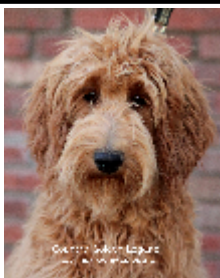

Pedigree For COUNTRY GOLDEN LEGEND

Breed: Australian Labradoodle
 Color: Red/Gold Wavy Fleece
 Sex: Male
 Born: 03/16/2014
 Reg. #: 025847122
 Bred by: Country Labradoodles
 Owned by: Elizabeth Ferris

Parents	Grand-Parents	Great-Grand-Parents	Great-Great-Grand-Parents
Country Jupiter King and Ruler, Australian Labradoodle Red 074 798 322	aAprina's Elussive Legend, Australian Labradoodle Apricot Light Red Fleece	Rutlands Funnie Fella, Australian Labradoodle Chalk	Tegan Park Shannon, Australian Labradoodle Cream A1
			Rutlands Funnie Bunnie, Australian Labradoodle Chalk wool
		Rutlands Redd Elu, Australian Labradoodle Red Medium	Majestic Ultra Redd, Poodle (Standard) Red
			Rutlands Clementine, Australian Labradoodle Apricot Fleece Medium
	Country Redd Russett, Australian Labradoodle Apricot Fleece	US Washington Titan, Australian Labradoodle Apricot Fleece	Rutlands Uluru, Australian Labradoodle Apricot Fleece
			Rutlands Redd Russett, Australian Labradoodle A1 Red
	Primetimes Sabucci, Australian Labradoodle Cream Parti Fleece	Primetimes Quincy, Australian Labradoodle Apricot/Red	
		Southern Maine's Isabelle, Australian Labradoodle Chalk A11-1	
Heartlands Ruby Redd Lucy, Australian Labradoodle RED	Tennessee Rocky Top, Australian Labradoodle Red Curly Fleece	US Labradoodles Dakota, Australian Labradoodle Caramel Fleece	Aussie L's Rusty, Red
			Tegan Park Chantilly, Australian Labradoodle
		Redd Jewel Ruby, Australian Labradoodle Red Wool	Rutlands Uluru, Australian Labradoodle Apricot Fleece
			Rutlands Redd Russett, Australian Labradoodle A1 Red
	Lakefront Ruby, Australian Labradoodle Apricot Fleece	Tegan Park Firestone, Australian Labradoodle	Rutlands Copper Art, Australian Labradoodle Apricot Wool
			Tegan Park Cocomo, Australian Labradoodle Cafe
	Tegan Park Aaliyah of Lakefront, Australian Labradoodle Cream/gold Fleece	Tegan Park Pinocchio, Chalk	
		Tegan Park Violet Crumble, Australian Labradoodle	